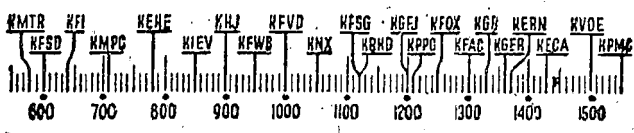

YOUR Radio TODAY

[The information contained in the following schedule is furnished by the stations broadcasting the programs.]

Before 8 a.m.

KFI—Gotta Get Up. 7: News. 7:11. Eliz. Earl. 7:45.
KMPC—"Get Going." 6:45. Volne James. 7. 1 hr.
KEHE—Musical Clock. 6.
KHJ—Rise & Shine. 6; News. 7:45.
KFWB—Stu Wilson. 6 to 8.
KFVD—Spanish. 6; Jubilee. 7:15.
KNX—Sunrise Salute. 6; News. 7:30. Talk. 7:45.
KPKD—Doug Douglas. 6; News. 6:30. Doug Douglas. 6:45; News. 7:45.
KFOX—El Despertador. 6; News. 7:30.
KGFI—Sports. Chohr. 7:15; Music. 7:45.
KFAC—Religion. 6; Pastor Reynolds. 7. Fred Forrest. 7:30; News. 7:45.
KGER—Farm. 6:05; Purple Mule. 6:30. Aubrey Lee. 7:15.
KECA—Story of Mo. 7; Josh Higgins. 7:15; Financial. 7:30; News. 7:45.
KVOE—Yawn Patrol. 7.